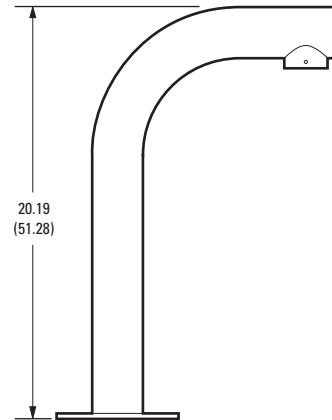

SDSNB

SWAN NECK BRACKET

Technical Specifications

Construction	Aluminum
Finish	Light gray polyester powder
Suggested Mounting Method	Four 5/16-inch (7.94 mm) diameter fasteners (not included) are recommended
Maximum Load	40 lb (18 kg)
Weight	3.25 lb (1.47 kg)
Shipping Weight	9 lb (4 kg)

NOTE: VALUES IN PARENTHESES ARE CENTIMETERS;
ALL OTHERS ARE INCHES.