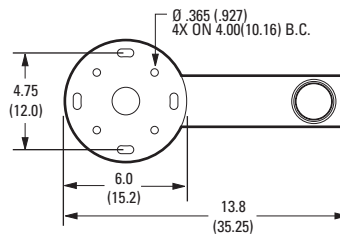

SDSNB

SWAN NECK BRACKET

Technical Specifications

Construction	Aluminum
Finish	Light gray polyester powder
Suggested Mounting Method	Four 5/16-inch (7.94 mm) diameter fasteners (not included) are recommended
Maximum Load	40 lb (18 kg)
Weight	3.25 lb (1.47 kg)
Shipping Weight	9 lb (4 kg)

NOTE: VALUES IN PARENTHESES ARE CENTIMETERS;
ALL OTHERS ARE INCHES.